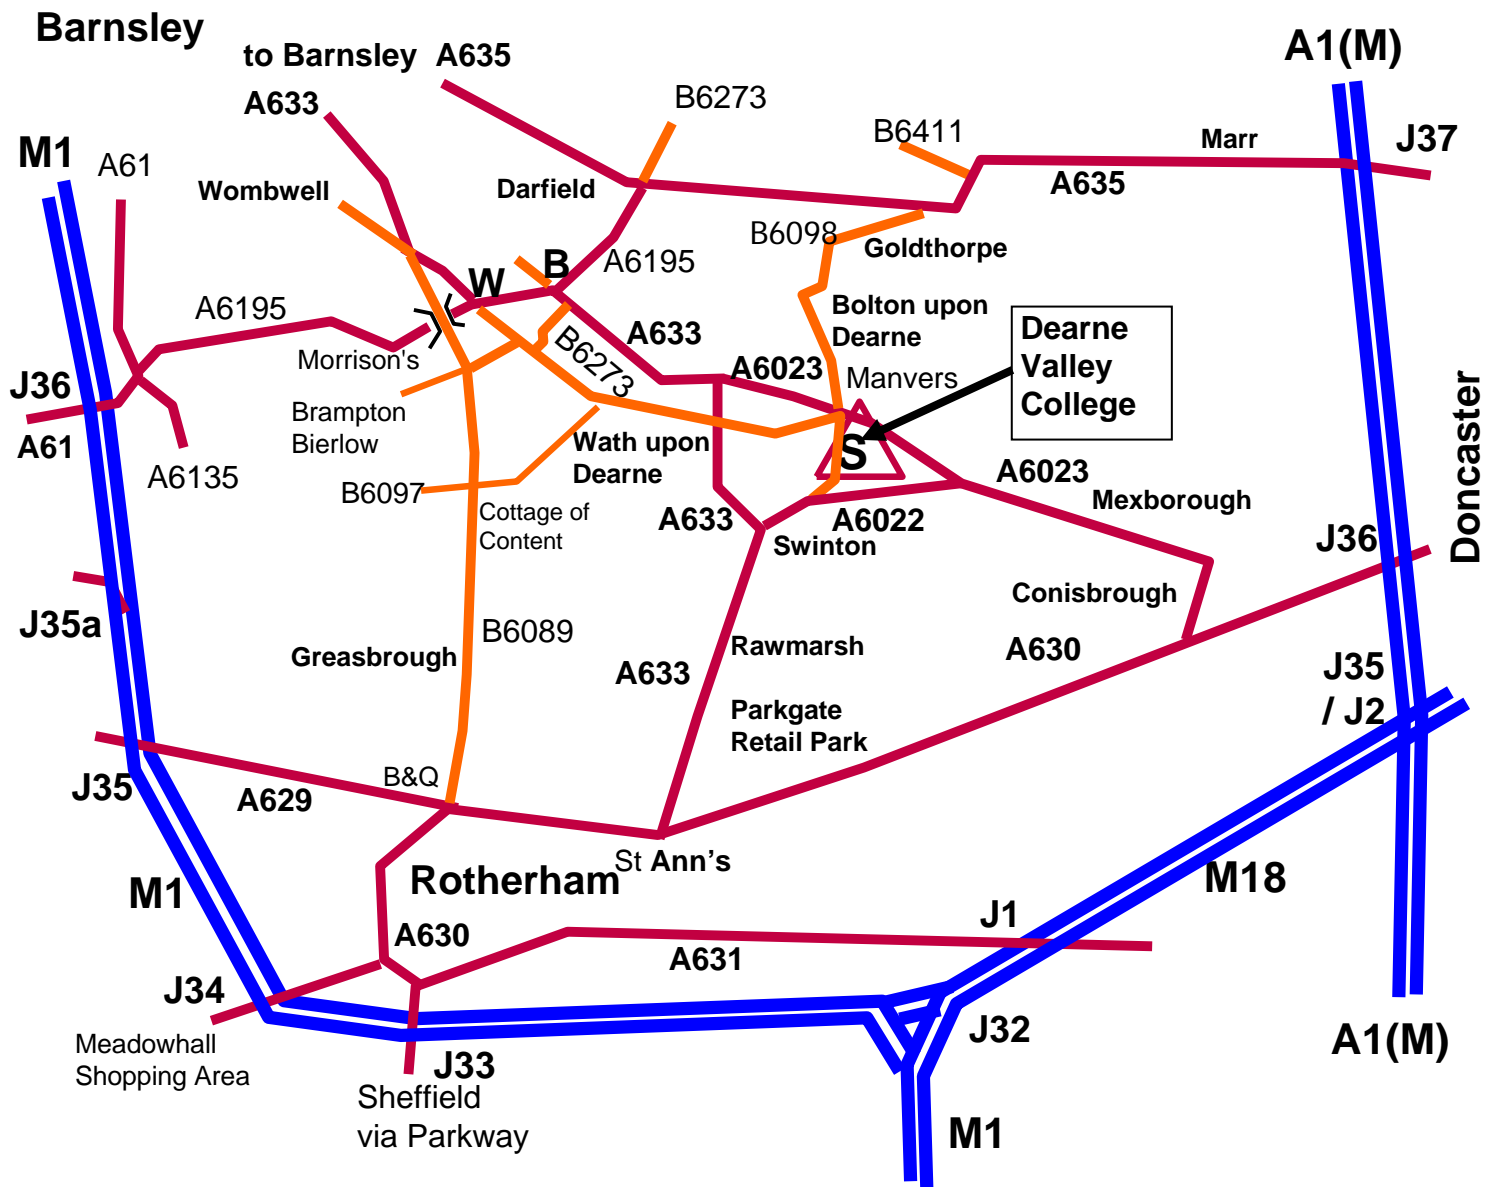

## Access Routes to Event Centre (S on map)

DVC Sports Grid Ref SE 455003, Postcode (for Sat Nav systems) S63 7EW - Manvers Park, Wath.

From South: from M1 J33 follow A630 (Rotherham) and then follow signs to A633 (Wath) to 6th roundabout (St Ann's), follow A633 (Wath, Parkgate, Rawmarsh) past the Parkgate Retail Park through Rawmarsh/Parkgate to Woodman roundabout at Swinton. Fork right Swinton centre, Mexborough (A6022). Take third left at traffic lights (Golden Smithies Lane, signed Bolton upon Dearne and also 'College and University') to next roundabout (200 m before Manvers roundabout). Turn right into Dearne Valley College.

From Sheffield, take Sheffield Parkway from Park Square to M1 junction, follow instructions for 'From South'

From Rotherham: go to St Ann's roundabout, pick up instructions for 'From South'

Routes from the NE and NW use the A6195 Dearne Valley Link Road from M1 (J36) to the A635 from A1(M) (J37). W = Wath Road roundabout, B = Broomhill roundabout - see directions.

From North West: M1 Junction 36 A61 towards Barnsley, then almost immediately follow A6195 (A635) towards Doncaster. After Morrisons supermarket (Cortonwood), at 'Wath Road' roundabout (W on map), straight ahead to Broomhill roundabout (B on plan), right towards Mexborough on A633 and later the A6023 to the Manvers roundabout. Take third exit (Swinton, signed to Dearne Valley College) 200 m to a roundabout, first exit is the college.

# Locality of DVC sports, including walking route from Swinton Station