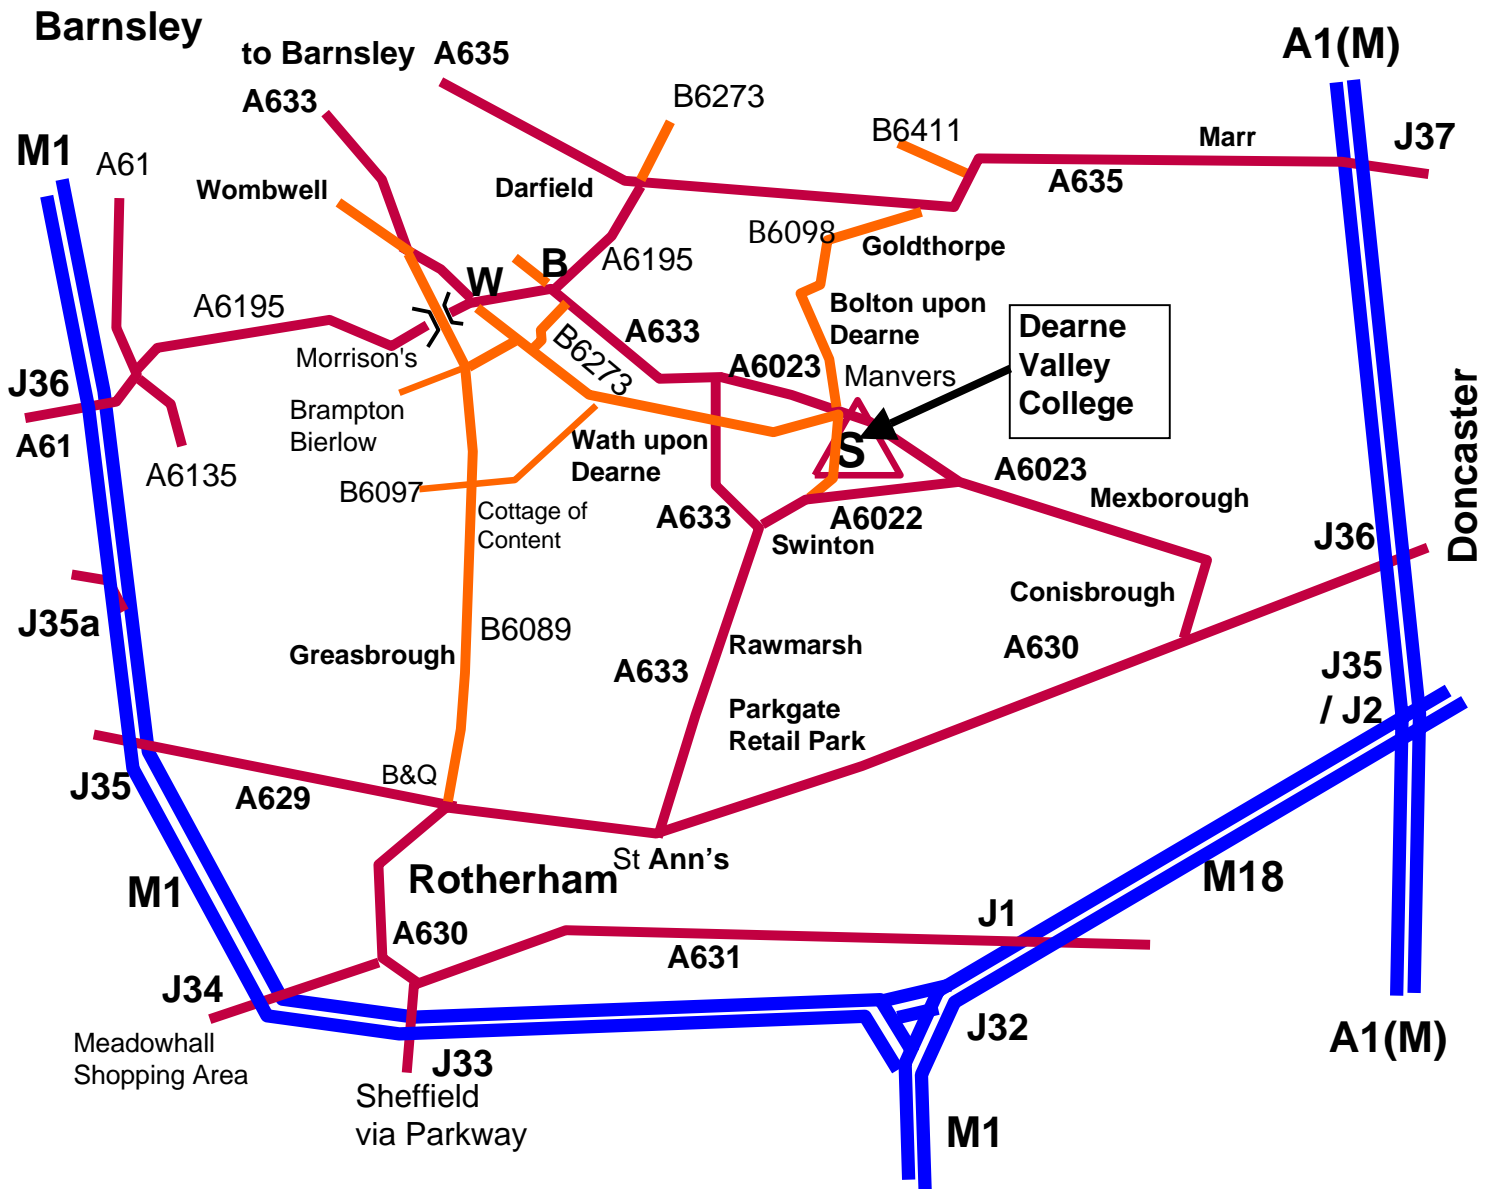

Round Rotherham

Access Routes to Event Centre (S on map)

DVC Sports Grid Ref SE 455003, Postcode (for Sat Nav systems) S63 7EW - Manvers Park, Wath.

From South: from M1 J33 follow A630 (Rotherham) and then follow signs to A633 (Wath) to 6th roundabout (St Ann's), follow A633 (Wath, Parkgate, Rawmarsh) past the Parkgate Retail Park through Rawmarsh/Parkgate to Woodman roundabout at Swinton. Fork right Swinton centre, Mexborough (A6022). Take third left at traffic lights (Golden Smithies Lane, signed Bolton upon Dearne and also 'College and University') to next roundabout (200 m before Manvers roundabout). Turn right into Dearne Valley College.

From Sheffield, take Sheffield Parkway from Park Square to M1 junction, follow instructions for 'From South'

From Rotherham: go to St Ann's roundabout, pick up instructions for 'From South'

Routes from the NE and NW use the A6195 Dearne Valley Link Road from M1 (J36) to the A635 from A1(M) (J37). W = Wath Road roundabout, B = Broomhill roundabout - see directions.

From North East: A1(M) Doncaster By-pass Junction 37 A635 (Barnsley) 7 km to roundabout. Fork left through Goldthorpe to B6098 and Bolton on Dearne to Manvers roundabout. Take second exit (Swinton, signed to Dearne Valley College) 200 m to a roundabout, first exit is the college.

From North West: M1 Junction 36 A61 towards Barnsley, then almost immediately follow A6195 (A635) towards Doncaster. After Morrisons supermarket (Cortonwood), at 'Wath Road' roundabout (W on map), straight ahead to Broomhill roundabout (B on map), right towards Mexborough on A633 and later the A6023 to the Manvers roundabout. Take third exit (Swinton, signed to Dearne Valley College) 200 m to a roundabout, first exit is the college.