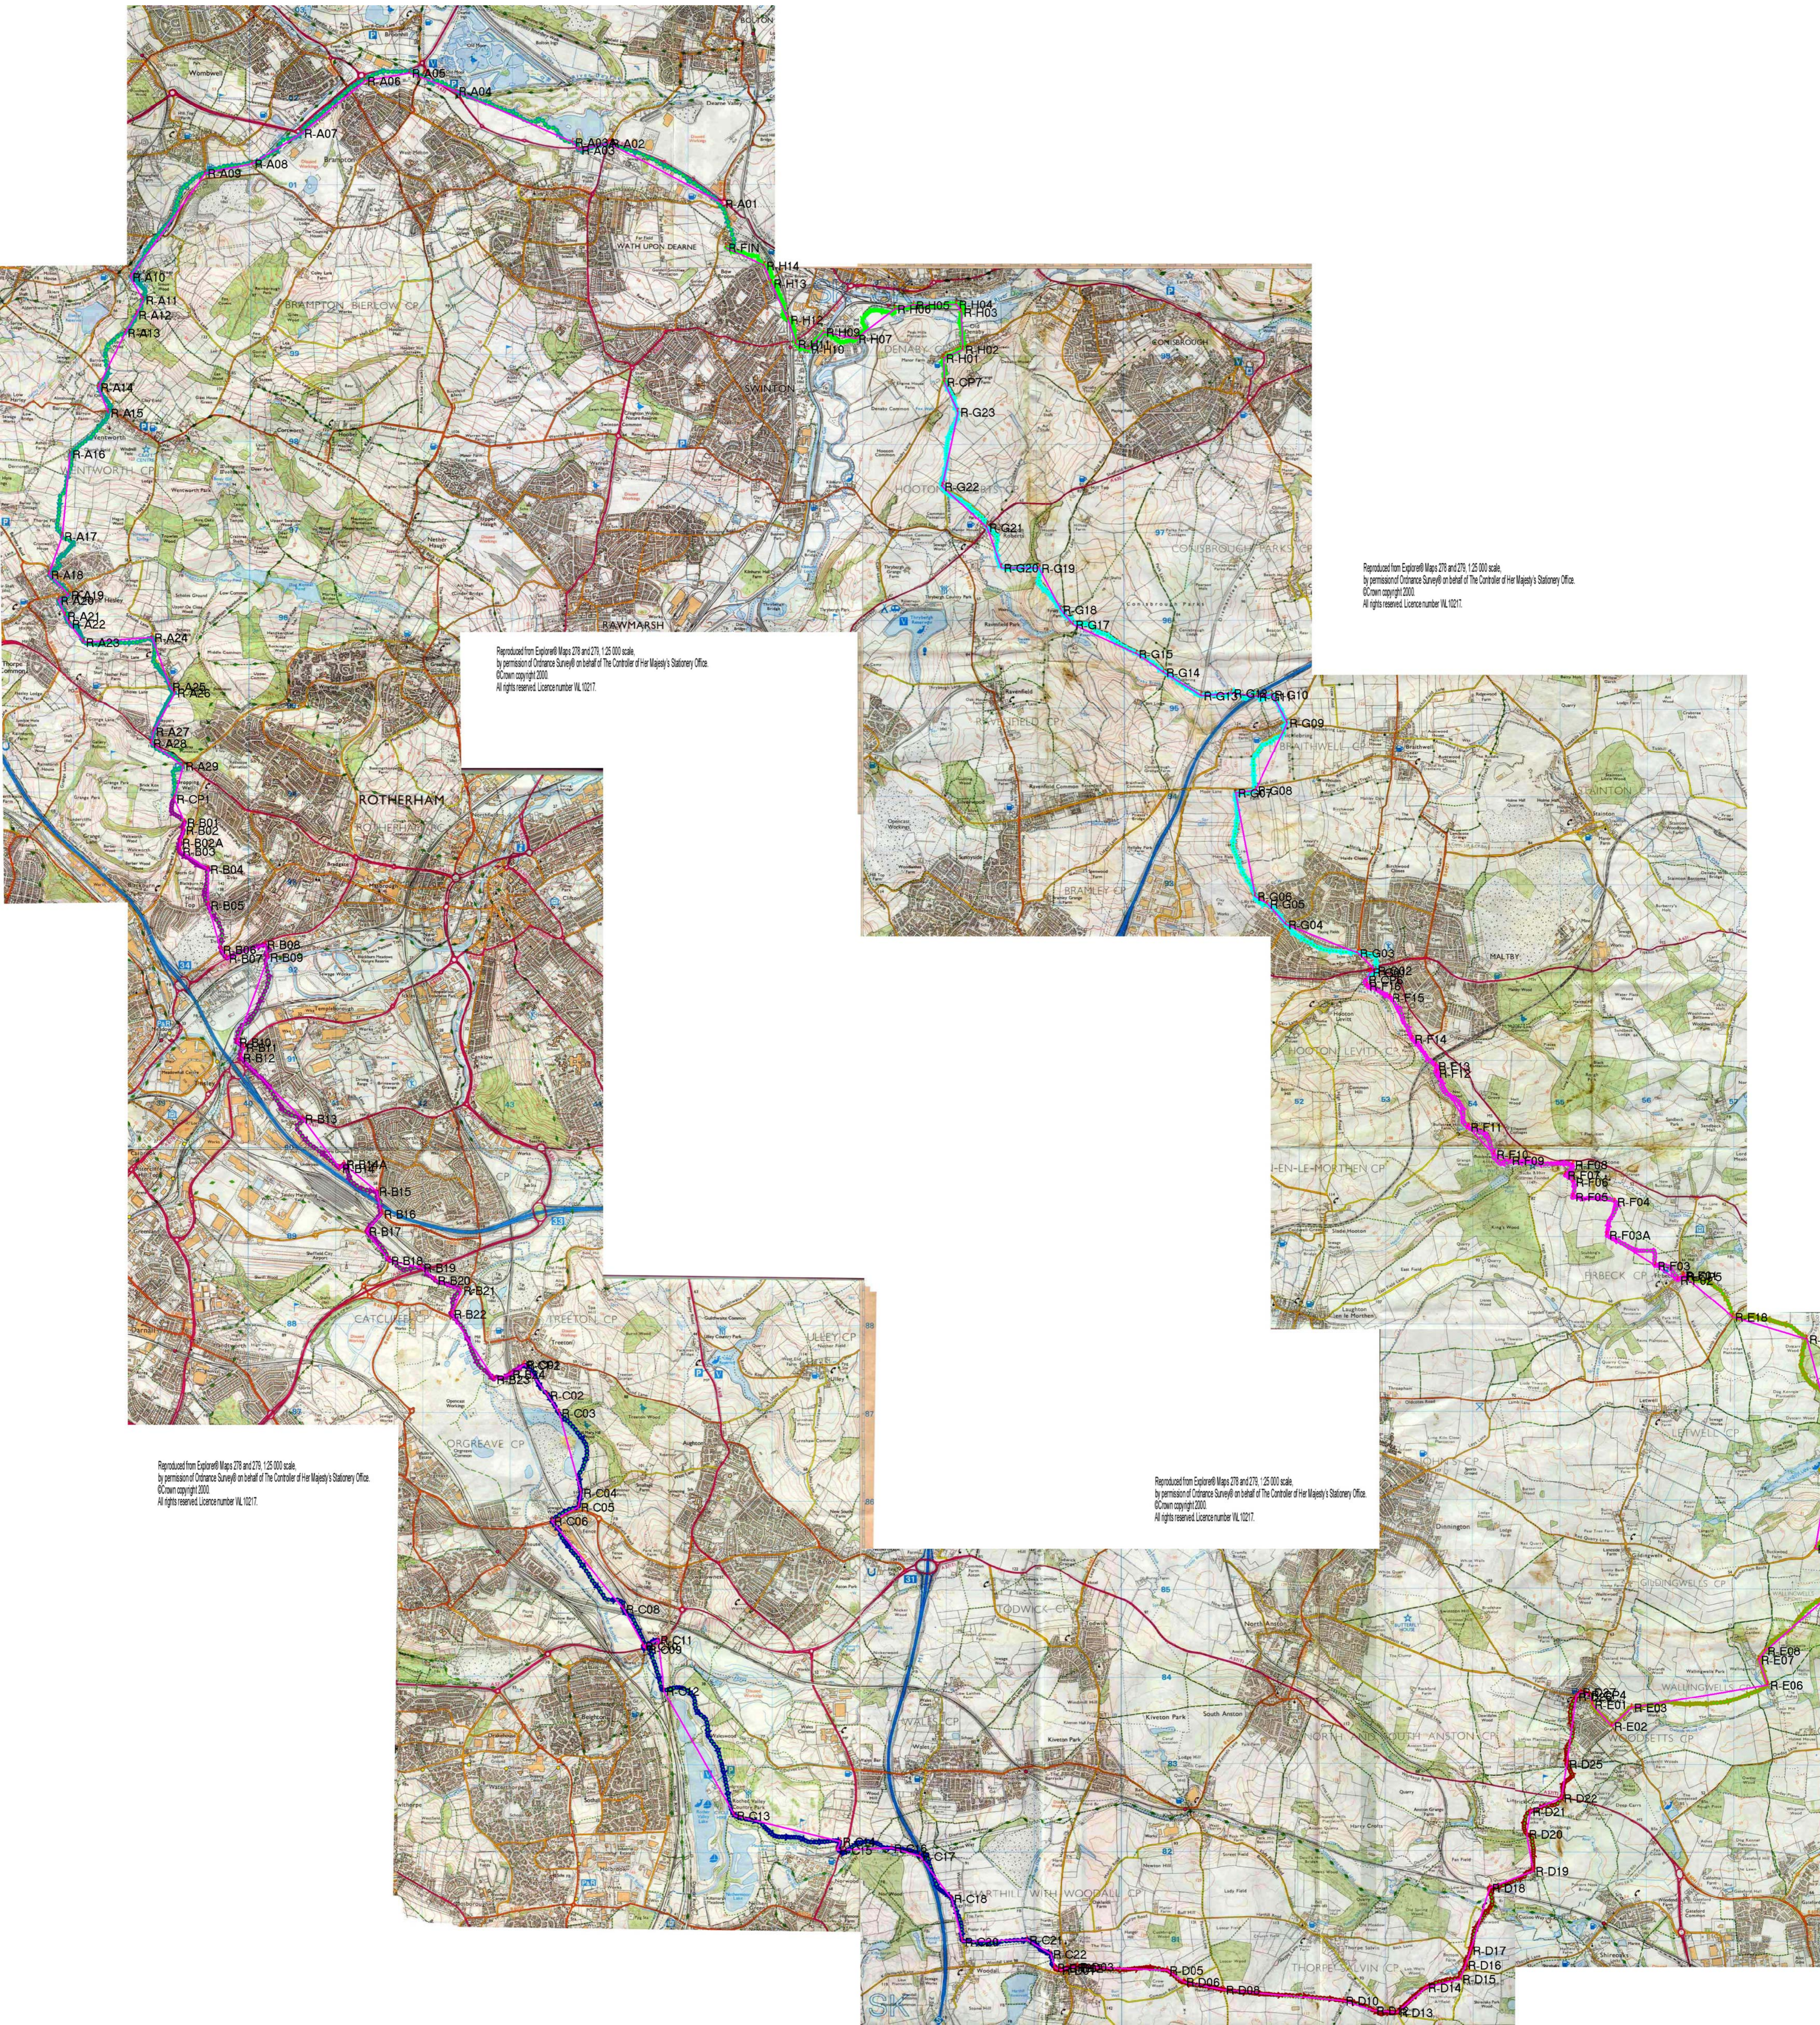

RRR 2011 route