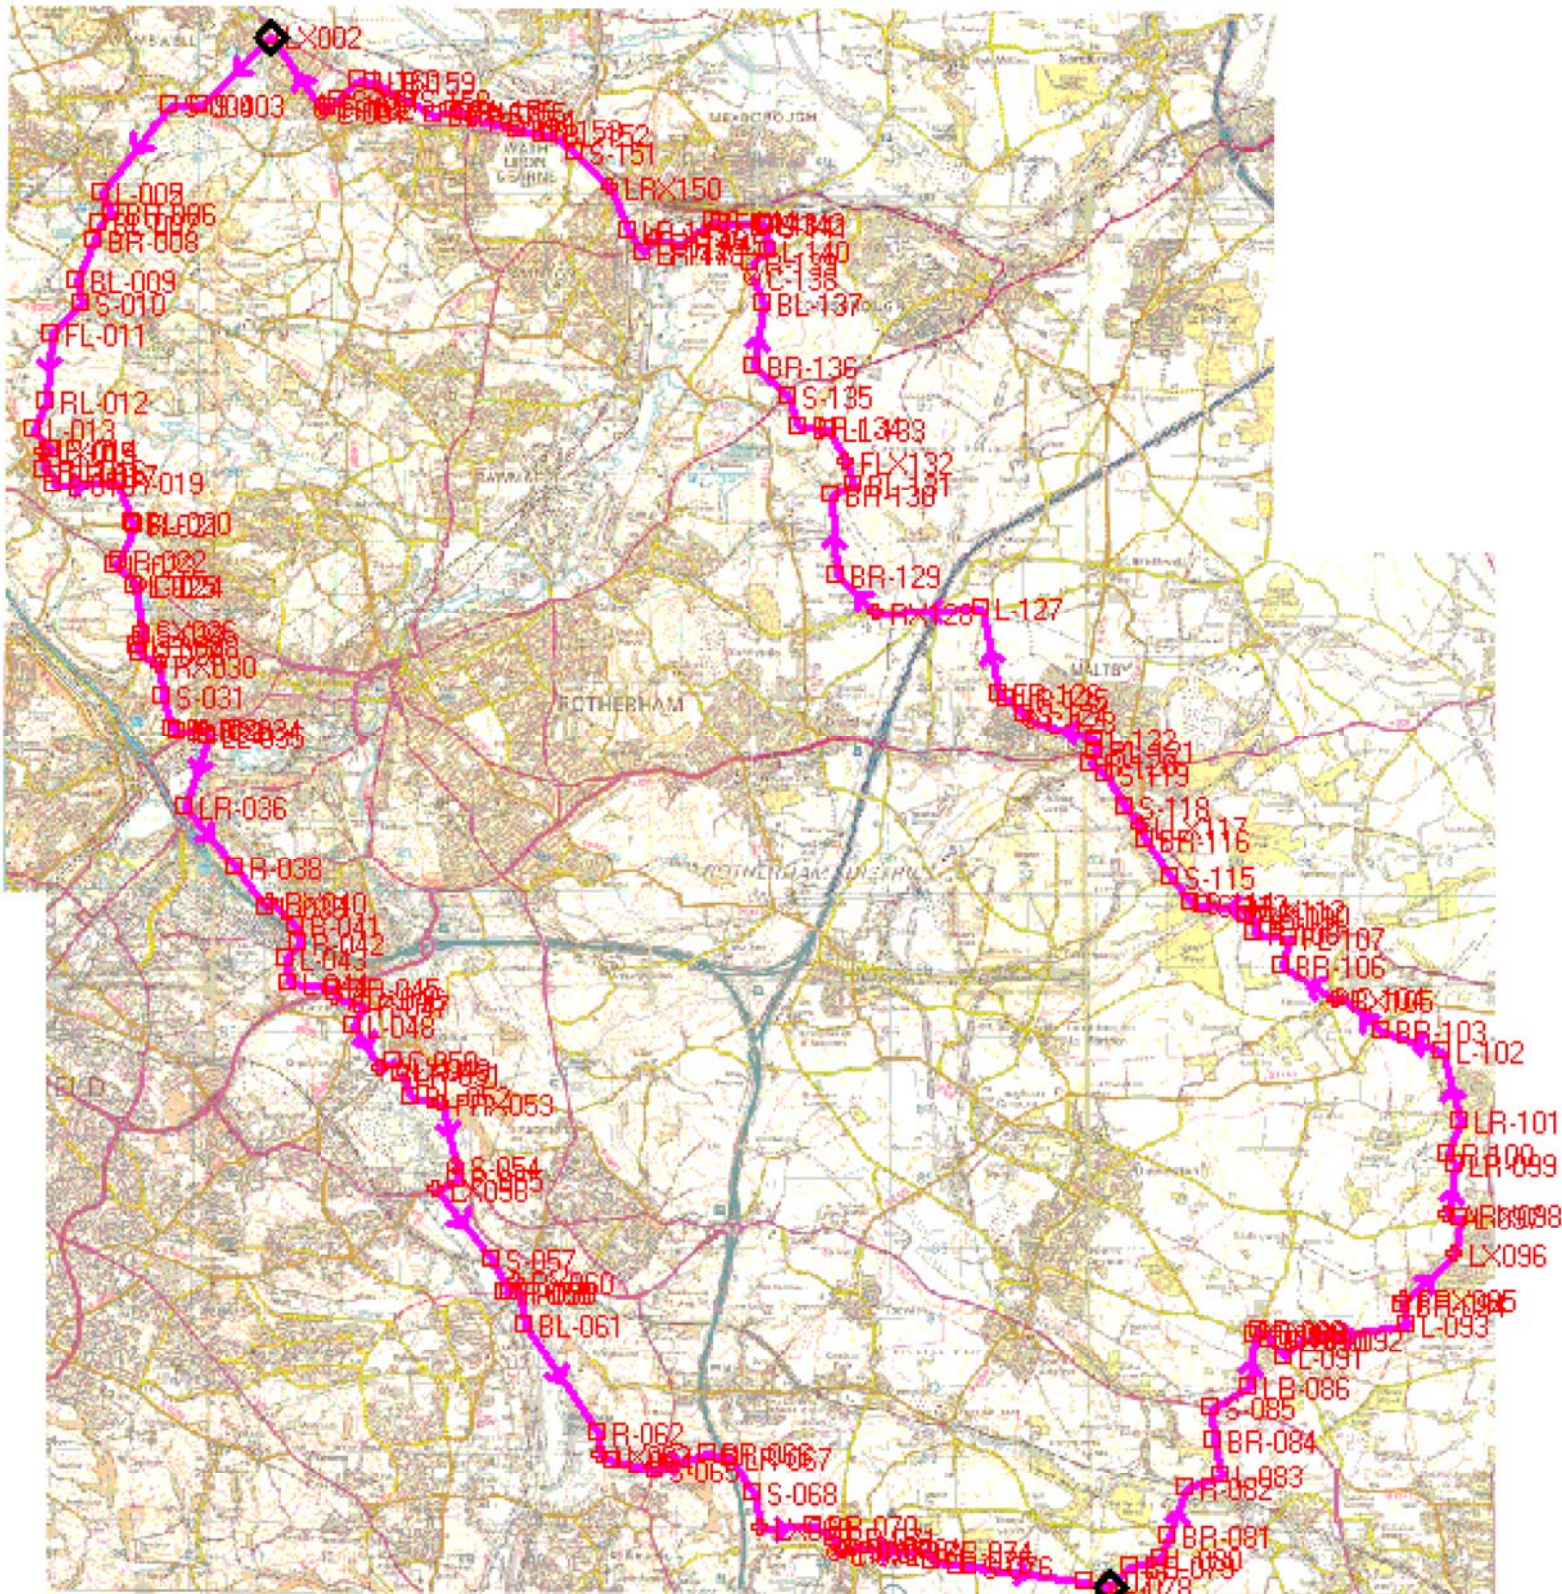

Plot of rrr_gps05.txt & RRR_OS.png

Scale 1:107831