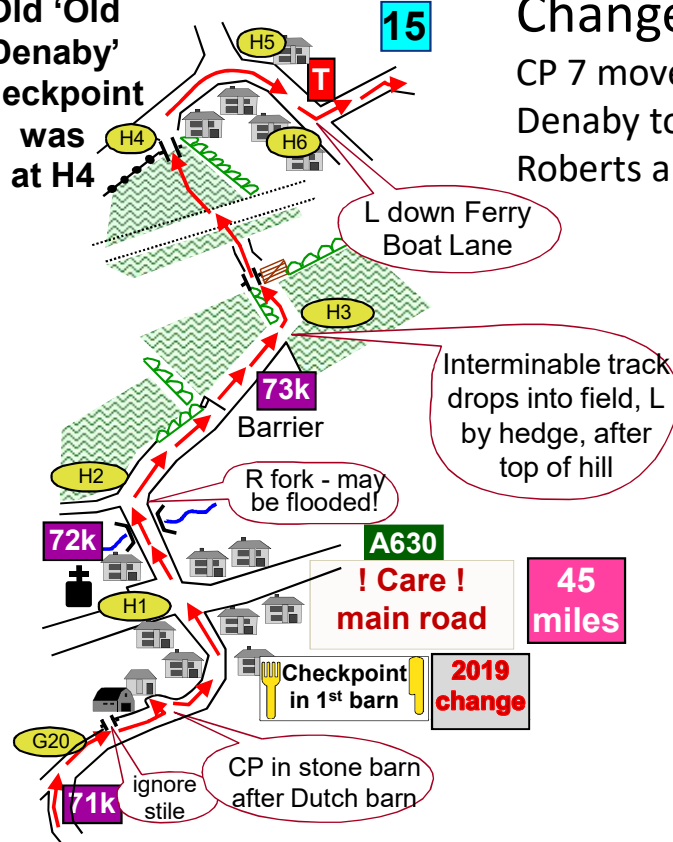

Old 'Old Denaby' checkpoint was at H4

15

Changes 2019

CP 7 moved from Old Denaby to Hooton Roberts approach

Old 'Old Denaby' checkpoint was at H4

15

Changes 2019

CP 7 moved from Old Denaby to Hooton Roberts approach