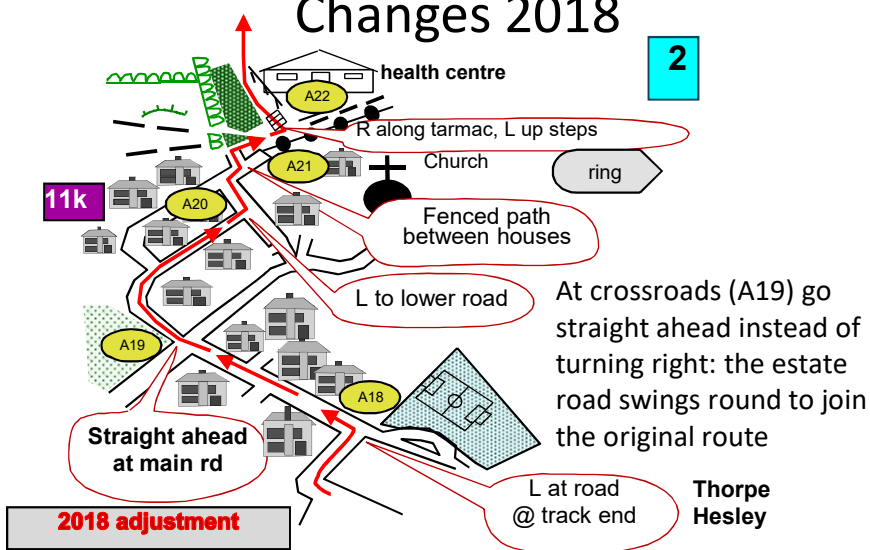

Old 'Old Denaby' checkpoint was at H4

15

Changes 2019

CP 7 moved from Old Denaby to Hooton Roberts approach

Old 'Old Denaby' checkpoint was at H4

15

Changes 2019

CP 7 moved from Old Denaby to Hooton Roberts approach

Changes 2018

2

Changes 2018

2