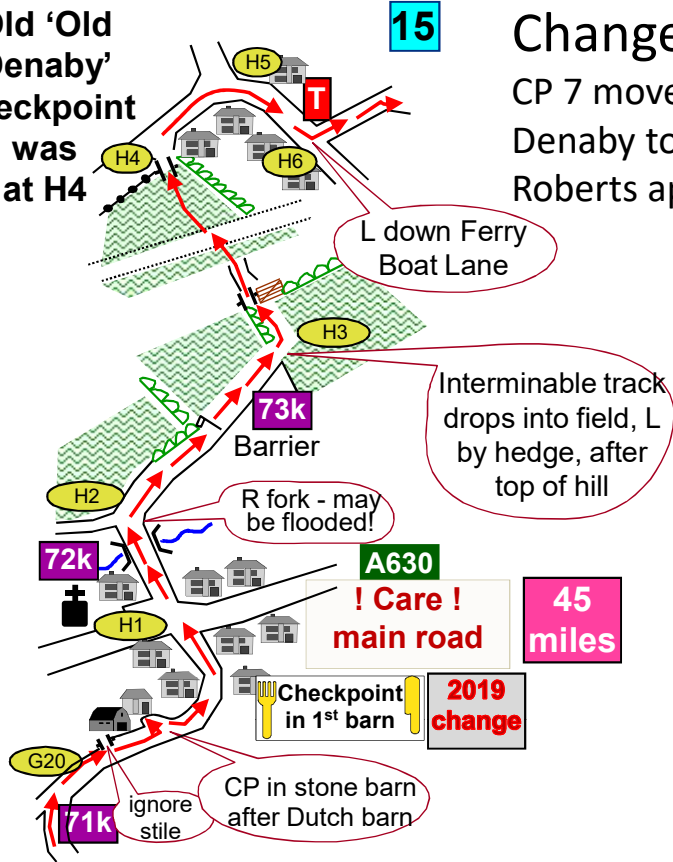

Old 'Old Denaby' checkpoint was at H4

15

Changes 2019

CP 7 moved from Old Denaby to Hooton Roberts approach

Old 'Old Denaby' checkpoint was at H4

15

Changes 2019

CP 7 moved from Old Denaby to Hooton Roberts approach